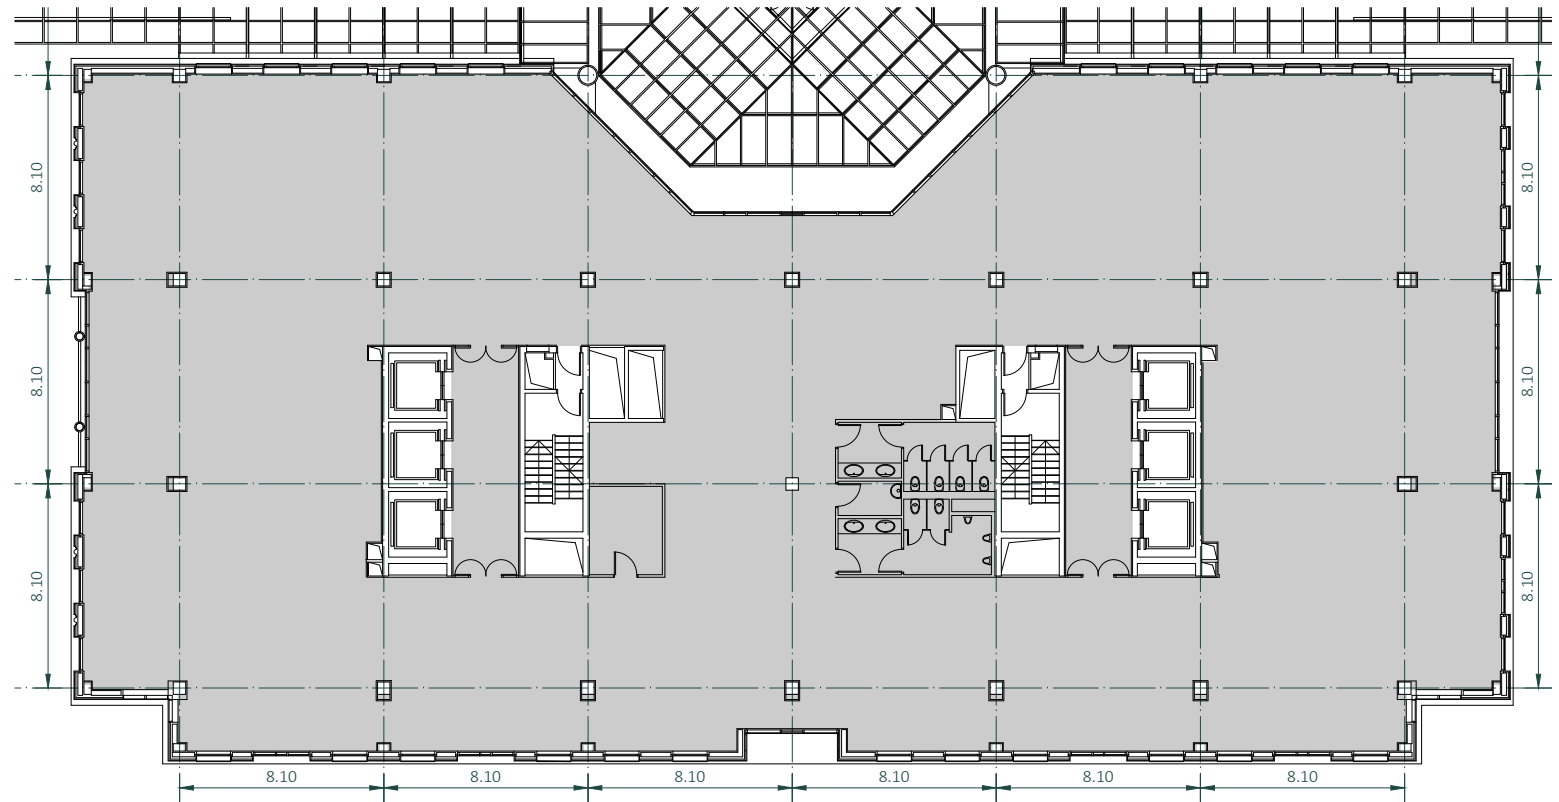

# BANK CENTER Offices

Space available  
Net area: 1282.92 m<sup>2</sup>  
Gross area: 1385.55 m<sup>2</sup>

## PLATINA I TOWER 2<sup>nd</sup> FLOOR

Hercegprímás Street

Sas Street

sc = 1:100 (ISO A4)  
1 m 5 m