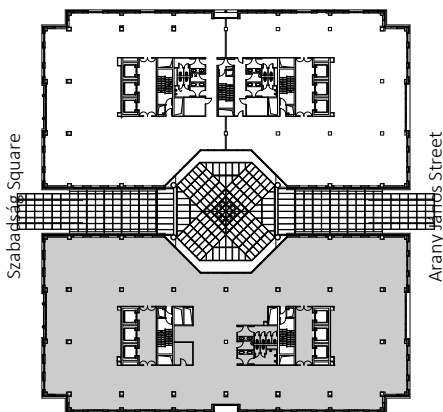

# BANK CENTER Offices

Space available  
Net area: 1282.92 m<sup>2</sup>  
Gross area: 1385.55 m<sup>2</sup>

## PLATINA I TOWER 2<sup>nd</sup> FLOOR

Hercegprímás Street

Sas Street

sc = 1:100 (ISO A4)  
1 m 5 m