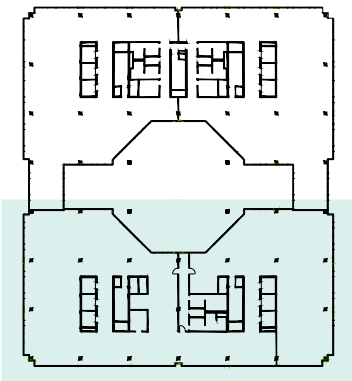

BANK CENTER
Offices

Space Available

Net Internal Area (NIA): 360.89 m²
Office Area (NIA + FCA): net 406.63 m²
Gross Area: 439.16 m²

Floor Common Area (FCA)
120.20 m²

sc = 1:300 (ISO A4)
1 m 5 m

PLATINA TOWER 9th FLOOR

Hercegprímás Street

Szabadság Square

Sas Street

Arany János Street